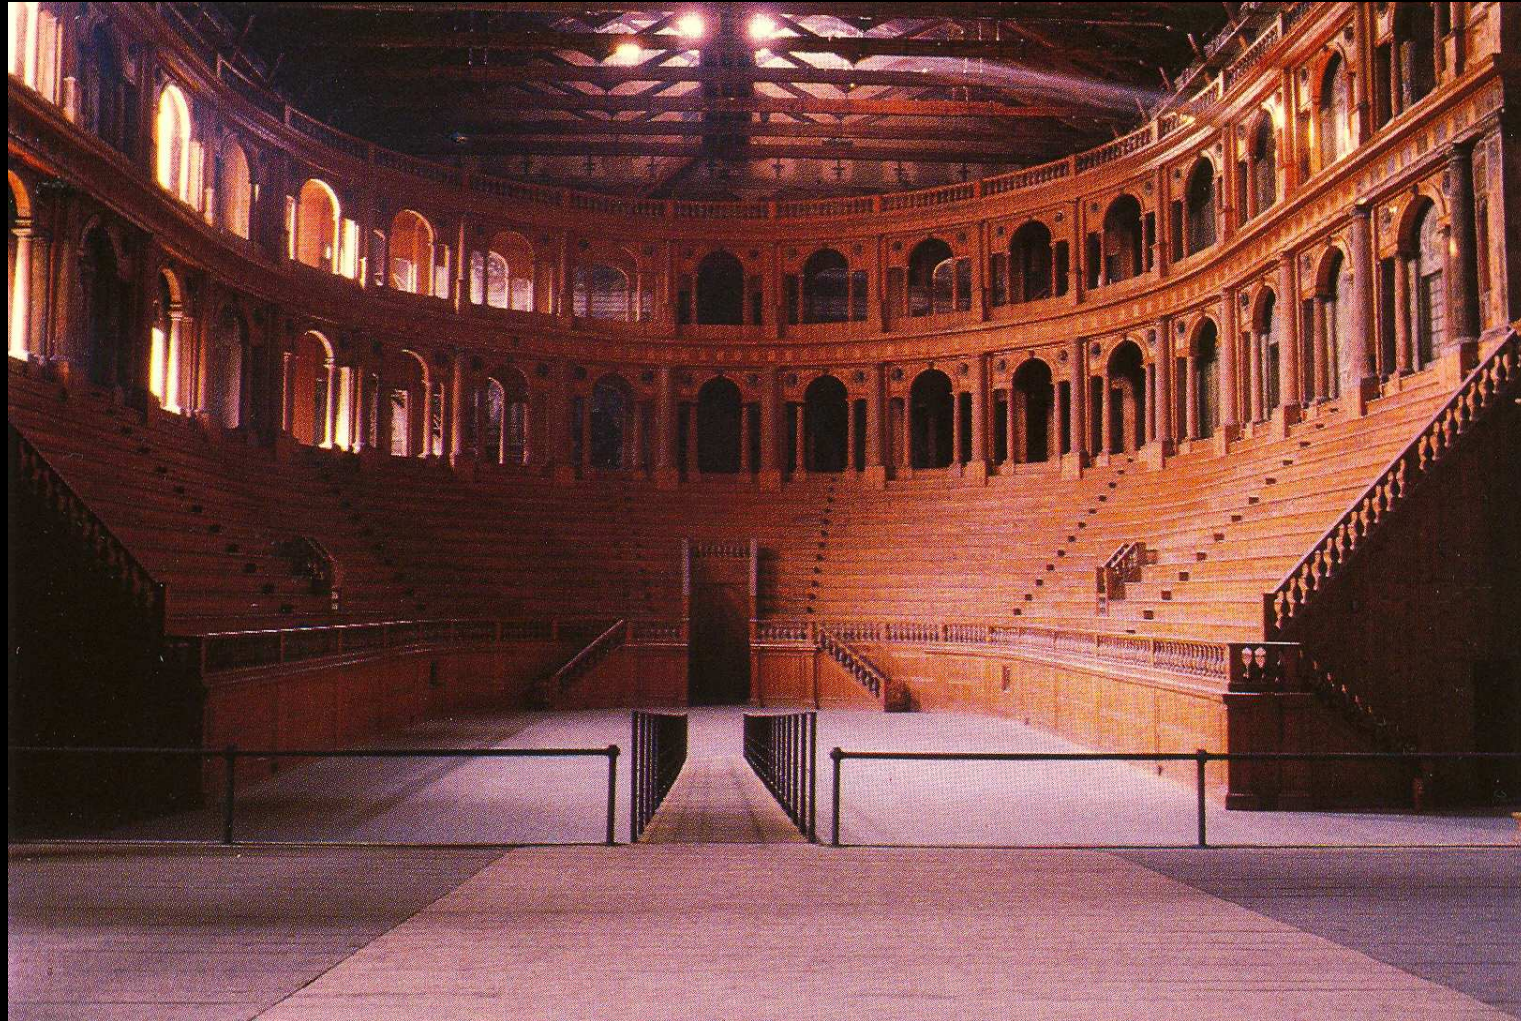

1971

1986

1992

1996

2004