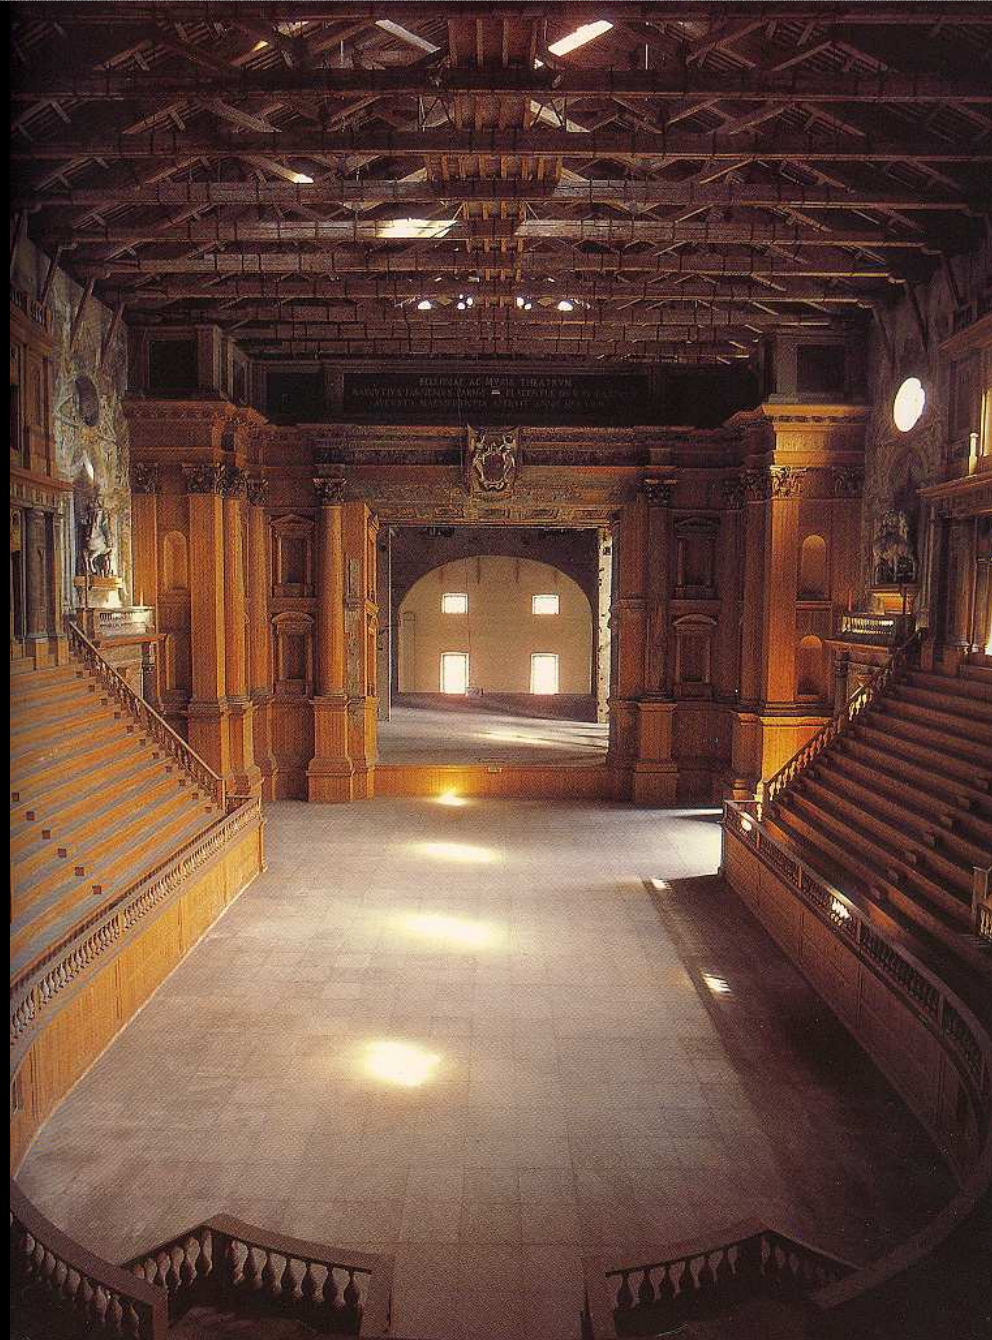

1971

1986

1992

1996

2004