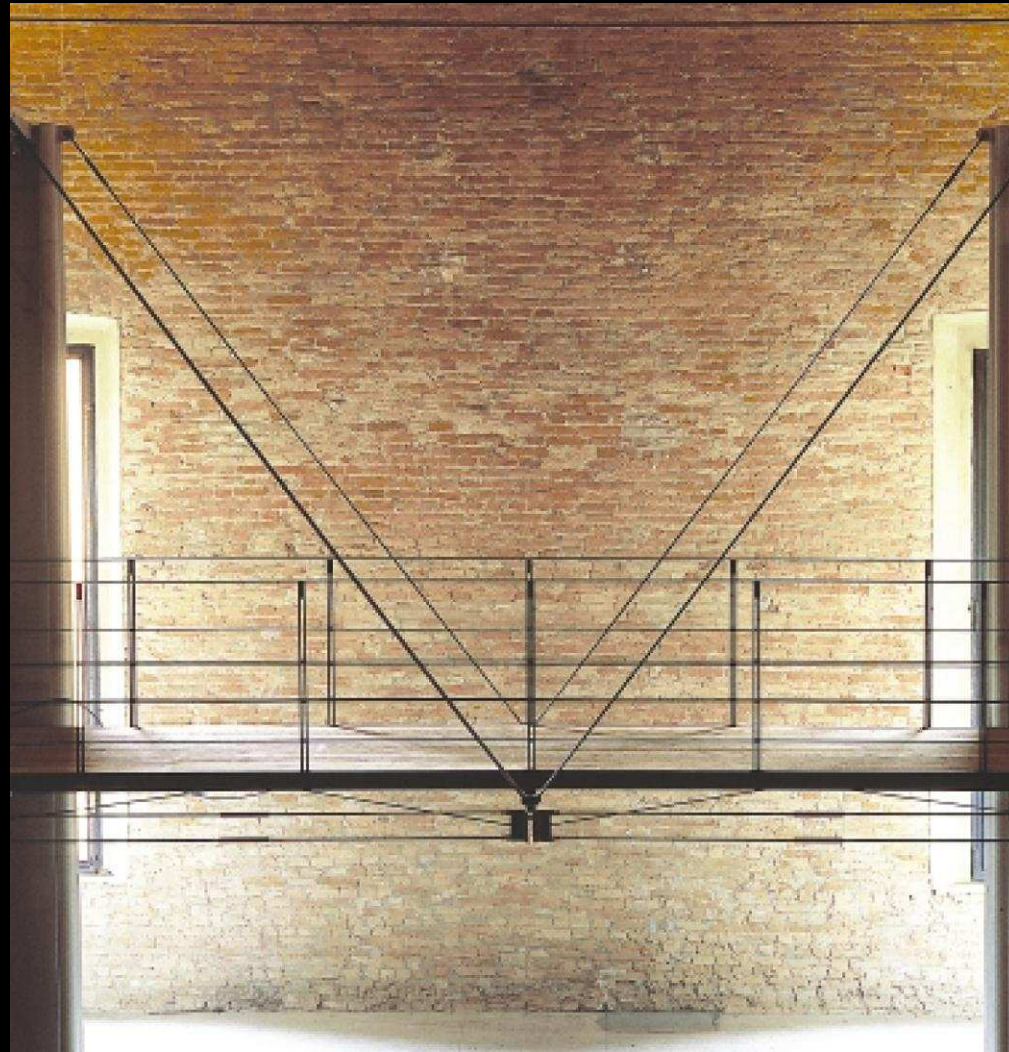

1971

1986

1992

1996

2004